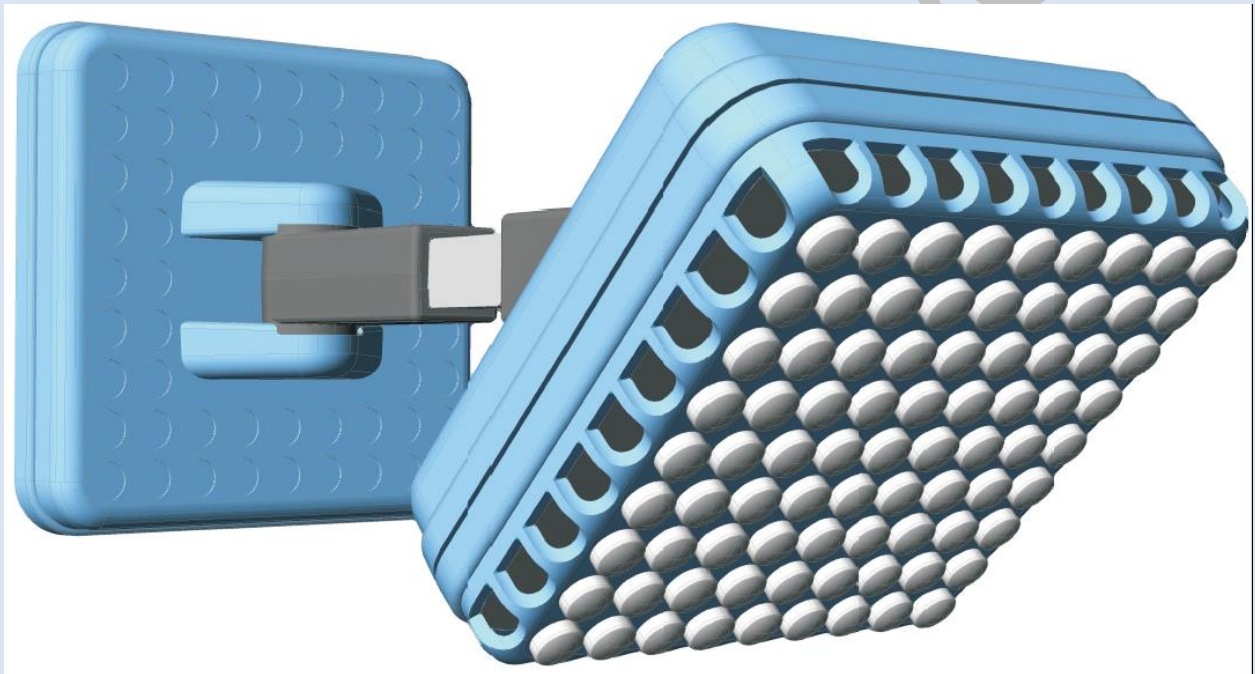

Pristine Harvest

www.pristineharvest.com

Fairlite 81A LED Lamp (6 Watt)

The **Fairlite 81A** wall mount LED lamp combines efficiency, durability, and elegance at an affordable price.

The lamp swivels horizontally as well as vertically, beaming light where you want it most.

A large number of low intensity LEDs are used to provide sufficient light.

Being spread out, shadow edges are less distinct and illumination feels natural and comfortable.

The lamp has air vents all around to allow the LEDs to dissipate heat.

The internal switching circuitry is mounted on a suitable metal heat sink.

The lamp uses LEDs that provide uniform intensity over a wide beam angle of 120 degrees.

The housing can be wall hung on nails.